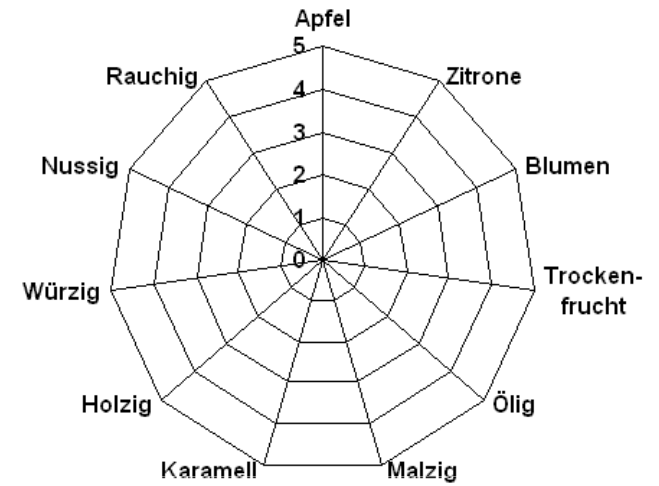

# Tasting notes and colour classification

Distillerie:  
 Bottler:  
 Age:  
 Strength:  
 Cask:

Distillerie:  
 Bottler:  
 Age:  
 Strength:  
 Cask:

Distillerie:  
 Bottler:  
 Age:  
 Strength:  
 Cask: