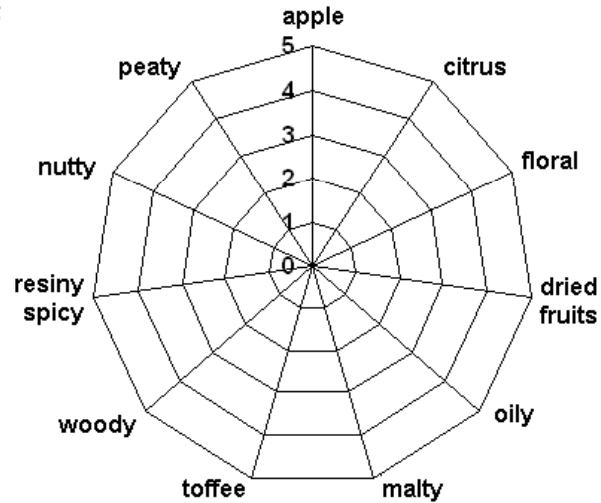

# Tasting notes and colour classification

Distillerie:  
 Bottler:  
 Age:  
 Strength:  
 Cask:

Distillerie:  
 Bottler:  
 Age:  
 Strength:  
 Cask:

Distillerie:  
 Bottler:  
 Age:  
 Strength:  
 Cask: