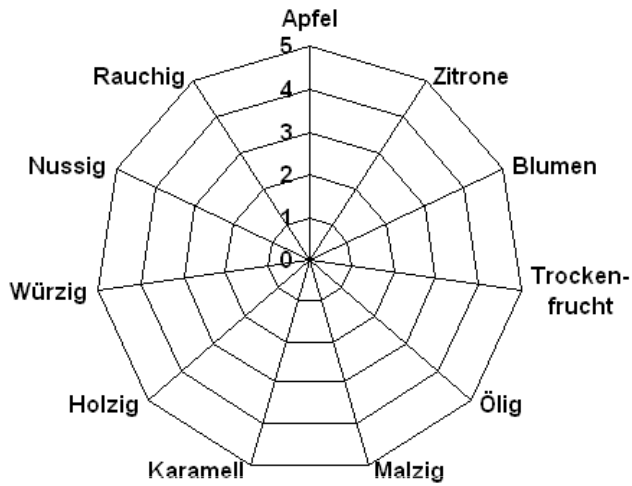

# Tasting notes and colour classification

Distillerie:  
 Bottler:  
 Age:  
 Strength:  
 Cask:

Distillerie:  
 Bottler:  
 Age:  
 Strength:  
 Cask:

Distillerie:  
 Bottler:  
 Age:  
 Strength:  
 Cask: